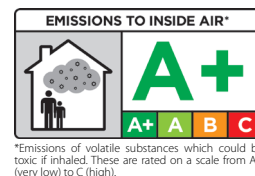

Installation method

Glue-free floating under the patent DTU 51.11

Glue down installation under the patent DTU 51.2

Floating installation using plastic DPM and Isol 20 or fully glue down using Presto PM

Fully glue down using Presto PM